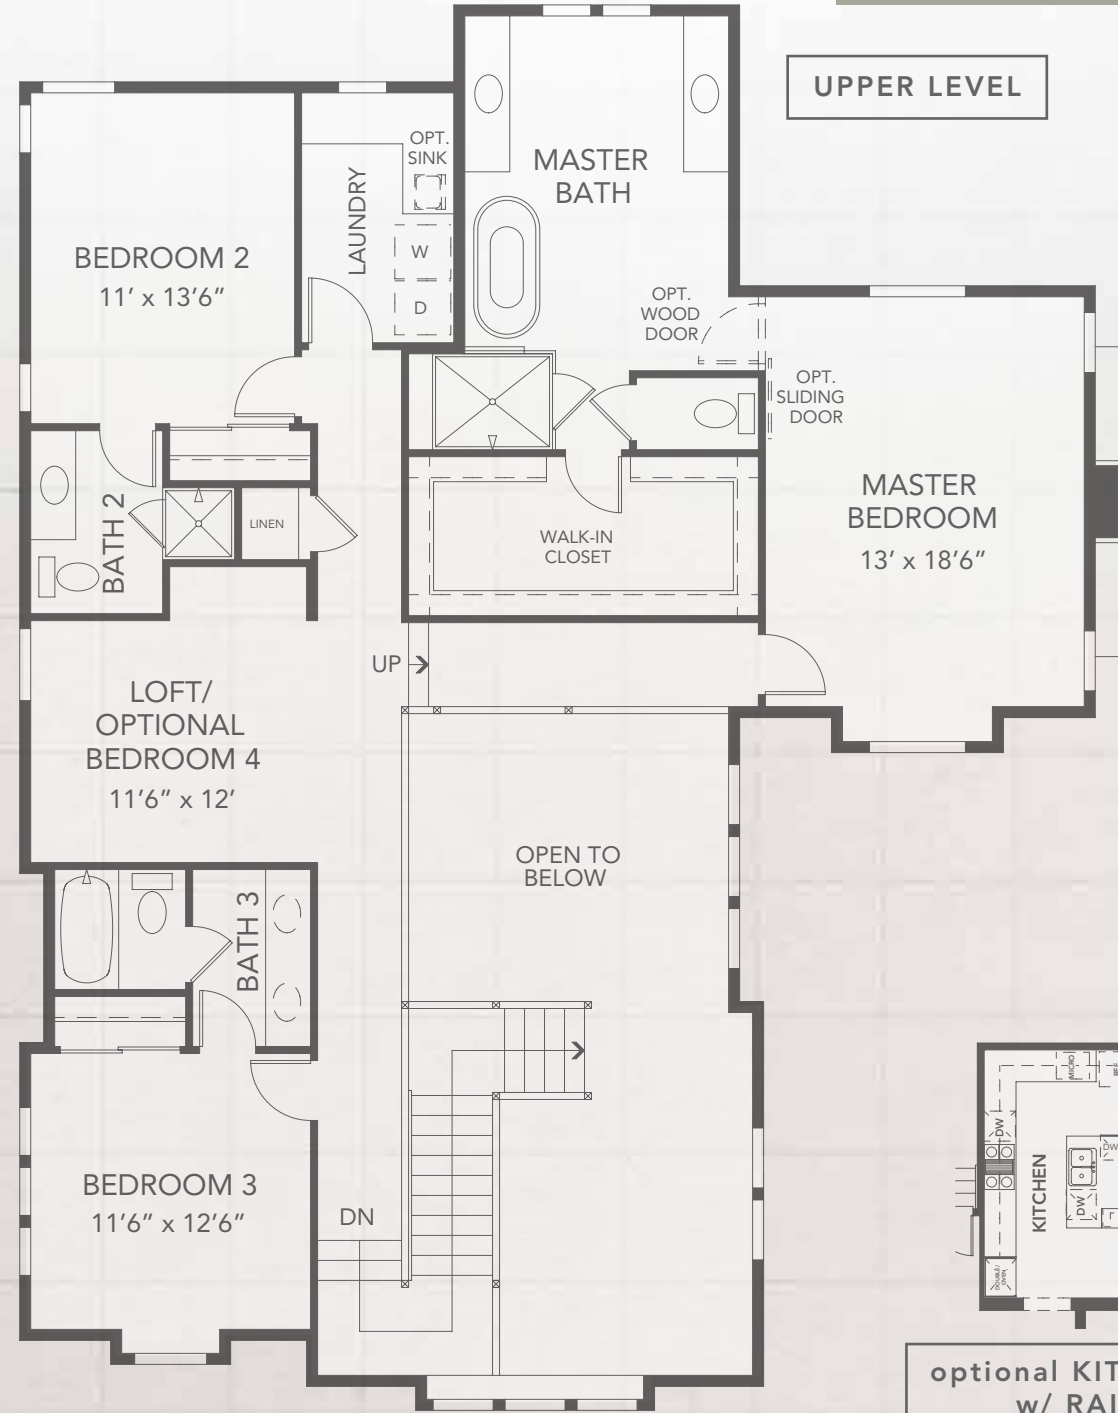

HAUS

INFINITY HOME COLLECTION

1

3,245 approx. finished sq. ft.

In Haus 1, the drama begins with a big wraparound porch. It rapidly escalates as the two-story entry leads to a two-story foyer that connects to a two-story dining room. Then there's an extensive plateau. No, wait. That's the kitchen island. Will the drama ever end? Not in this home.

optional KITCHEN ISLAND w/ RAISED BAR

optional BEDROOM 4 IN LIEU OF LOFT

optional BEDROOM 5 IN LIEU OF STUDY

FARM haus

LAKE haus

PRAIRIE haus

DESIGN IQ

There's no "one style fits all" mentality at work here. One of the benefits of being a regional builder is that we can really dial into the details of local character and culture. And we can design our homes to embody that character in a way that others can't — or simply don't.