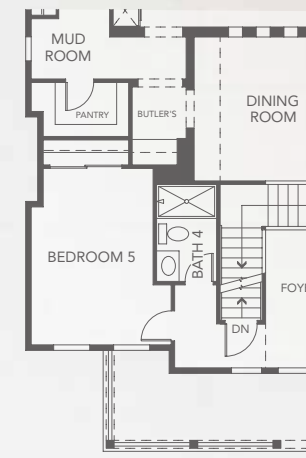

HAUS

INFINITY HOME COLLECTION

1

3,245 approx. finished sq. ft.

In Haus 1, the drama begins with a big wraparound porch. It rapidly escalates as the two-story entry leads to a two-story foyer that connects to a two-story dining room. Then there's an extensive plateau. No, wait. That's the kitchen island. Will the drama ever end? Not in this home.

optional KITCHEN ISLAND w/ RAISED BAR

optional BEDROOM 4 IN LIEU OF LOFT

optional BEDROOM 5 IN LIEU OF STUDY

FARM haus

LAKE haus

PRAIRIE haus

DESIGN IQ

There's no "one style fits all" mentality at work here. One of the benefits of being a regional builder is that we can really dial into the details of local character and culture. And we can design our homes to embody that character in a way that others can't — or simply don't.